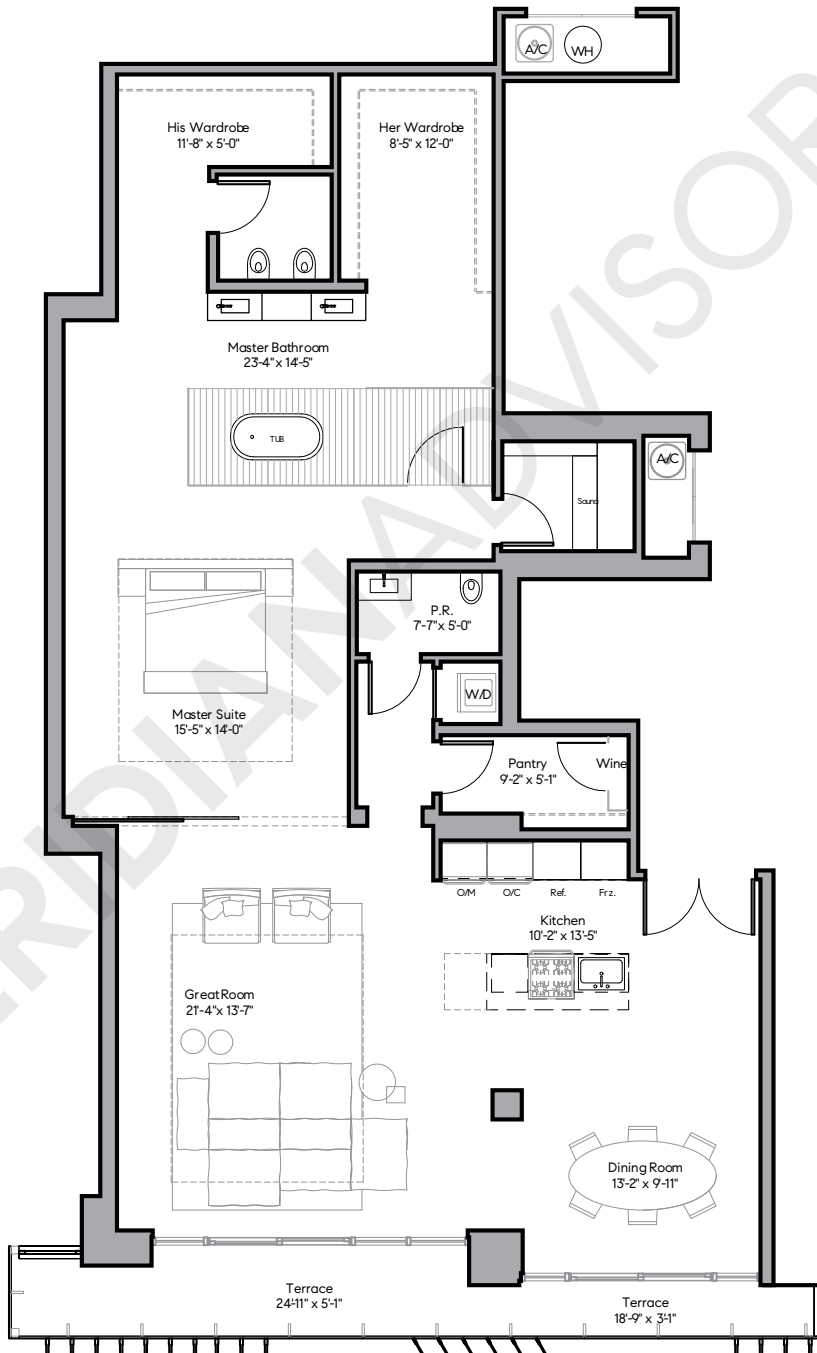

# Ritz Carlton Residences Miami Beach

4701 N Meridian Avenue  
Mid-Beach, Miami Beach

TheMeridianAdvisors.com  
305.537.6795

Closing Homes, Opening Doors

## Floor Plan A3 Residences 216, 316

	Area	Sq. Ft.	Sq. M.
1 Bedrooms			
1.5 Bathrooms	Int.	1,969	183
	Ext.	151	14
	Total	2,120	197

All dimensions are approximate and all floor plans and development plans are subject to change without notice.