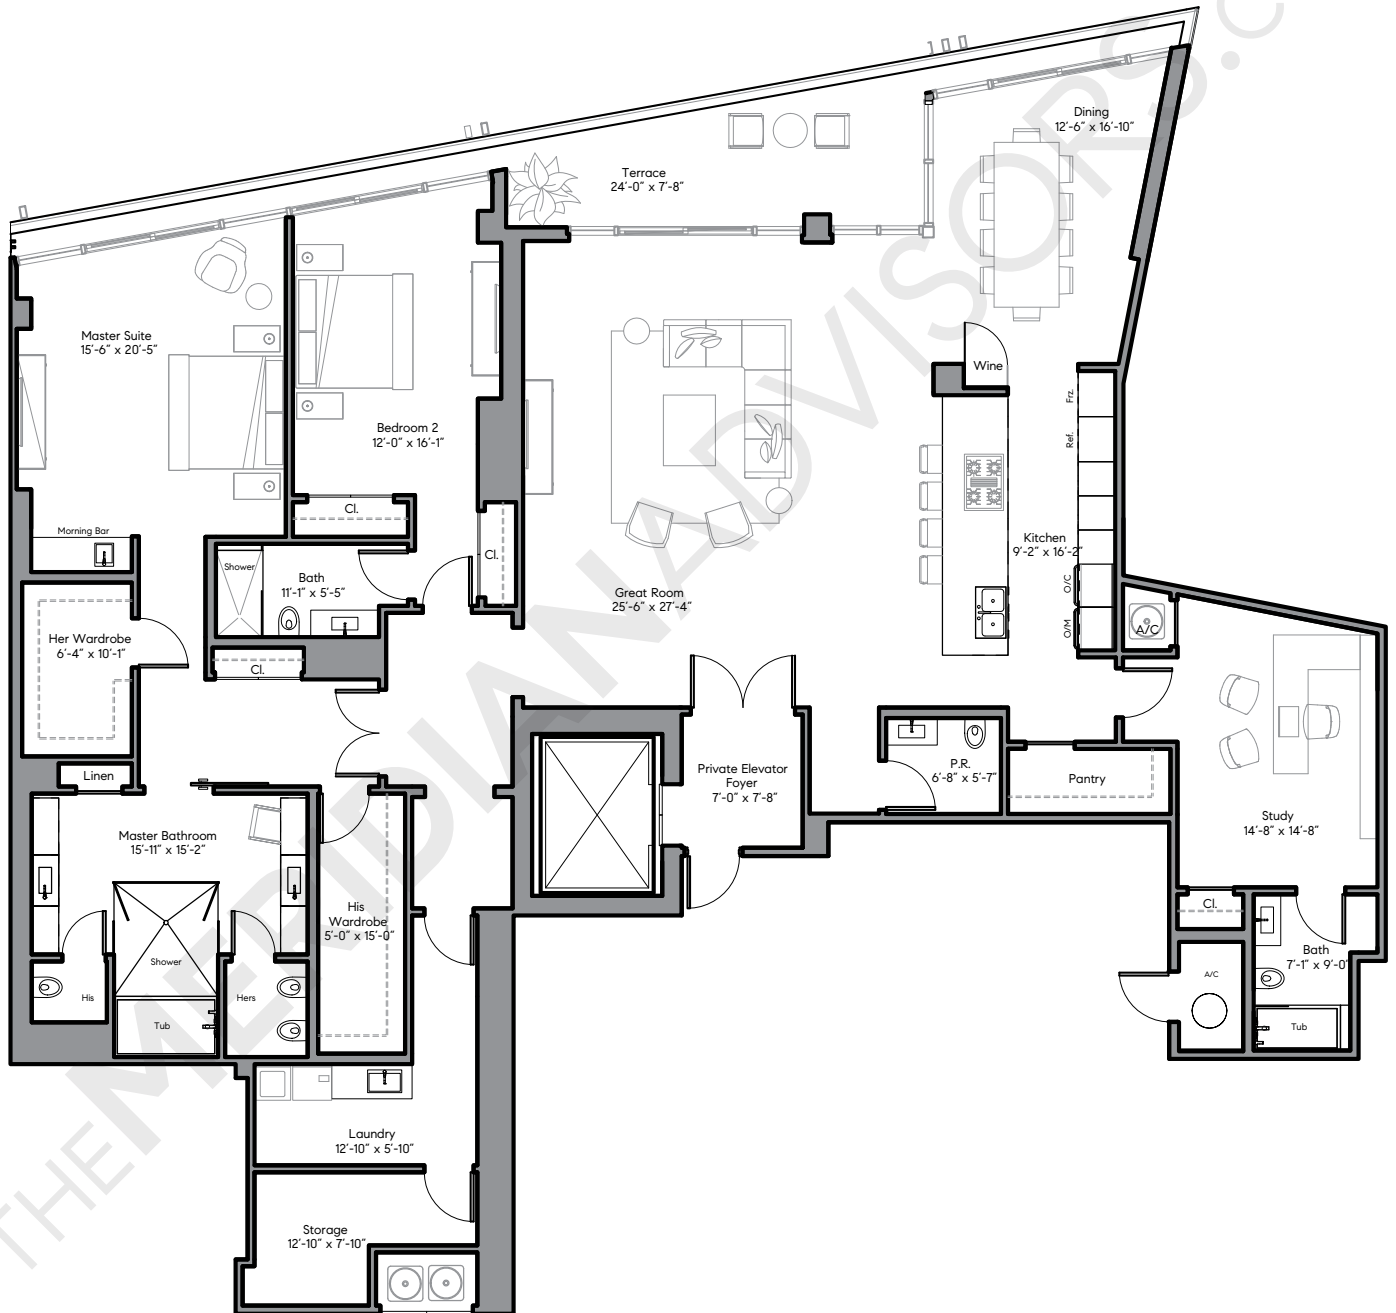

# Ritz Carlton Residences Miami Beach

4701 N Meridian Avenue  
Mid-Beach, Miami Beach

TheMeridianAdvisors.com  
305.537.6795

Closing Homes, Opening Doors

## Floor Plan C9 Residences 424

	Area	Sq. Ft.	Sq. M.
2 Bedrooms			
3.5 Bathrooms	Int.	3,207	298
	Ext.	233	22
1 Study			
	Total	3,440	319

All dimensions are approximate and all floor plans and development plans are subject to change without notice.